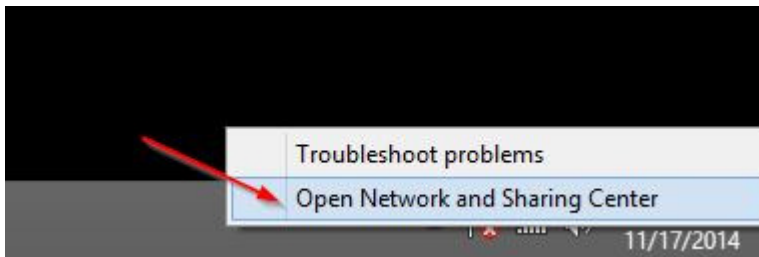

Right-click on the connection icon in the system tray (near the clock)

Select "Open Network and Sharing Center"

Network and Sharing center will show up. Do not do anything. Just Connect MyExpatNet application.